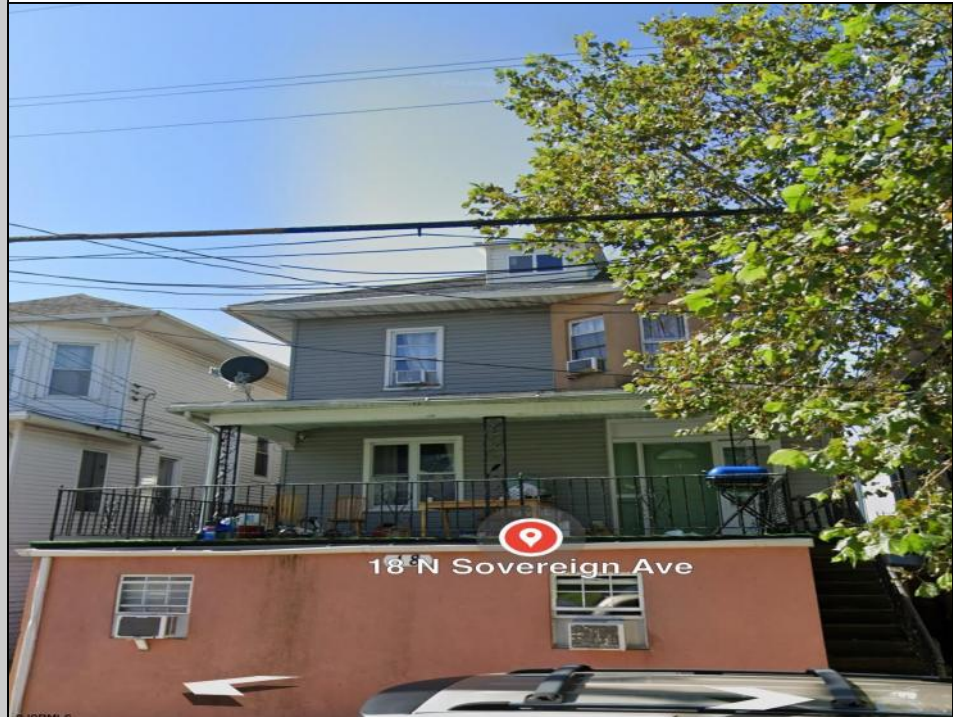

Berger Realty

Since 1928

Berger Realty, Inc
1330 Bay Avenue
Ocean City, NJ 08226
609-391-1330/609-391-1300
info@bergerrealty.com

18 Sovereign
Atlantic City, NJ 08234

Asking \$595,000.00

18 N Sovereign Ave

COMMENTS

5 units in AC, 100 % occupancy, close to school, casino, and transportation.

PROPERTY DETAILS

OutsideFeatures	ParkingGarage	Basement	Heating
Porch	None	Crawl Space	Gas-Natural
Sidewalks			Radiator
HotWater	Water	Sewer	
Electric	Public	Public Sewer	