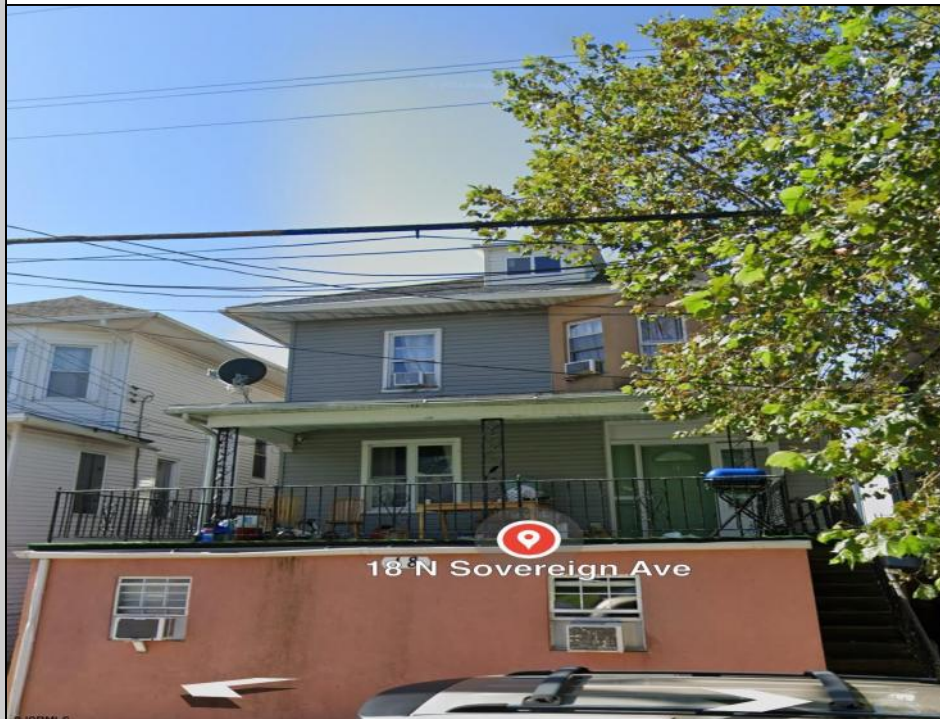

Berger Realty

Since 1928

Berger Realty, Inc.
3160 Asbury Avenue
Ocean City, NJ 08226
1-877-237-4371 / 609-399-0076
info@bergerrealty.com

18 Sovereign
Atlantic City, NJ 08234

Asking \$595,000.00

COMMENTS

5 units in AC, 100 % occupancy, close to school, casino, and transportation.