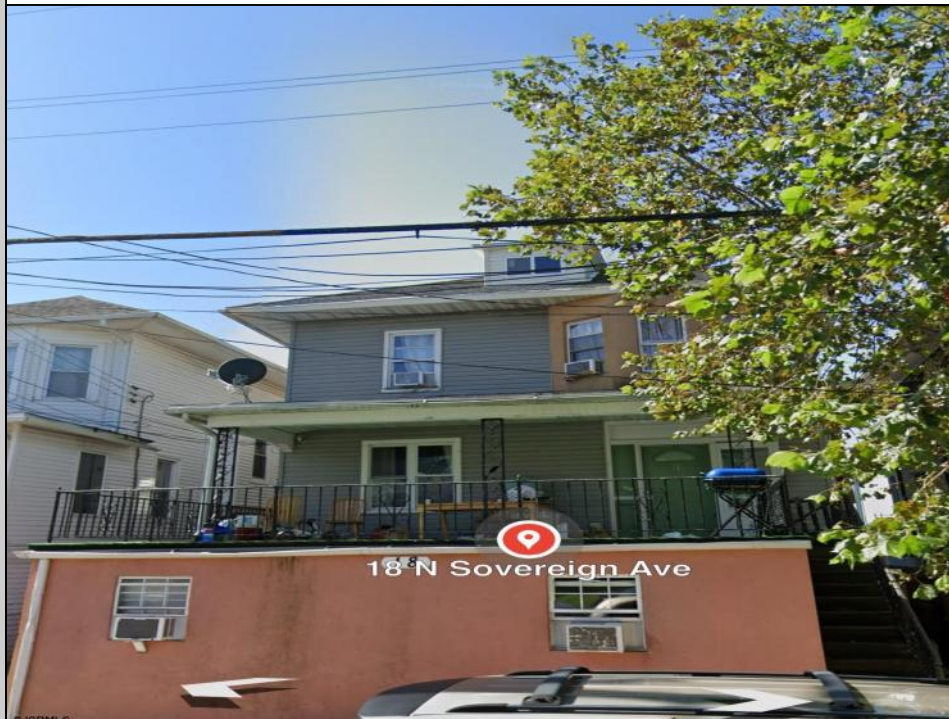

Berger Realty

Since 1928

Berger Realty, Inc.
3160 Asbury Avenue
Ocean City, NJ 08226
1-877-237-4371 / 609-399-0076
info@bergerrealty.com

18 Sovereign
Atlantic City, NJ 08234

Asking \$595,000.00

COMMENTS

5 units in AC, 100 % occupancy, close to school, casino, and transportation.