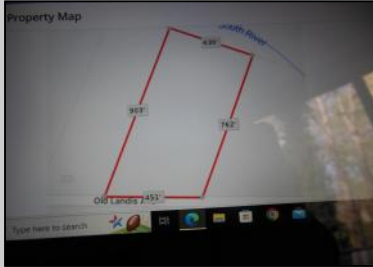

Berger Realty

Since 1928

Berger Realty, Inc
1330 Bay Avenue
Ocean City, NJ 08226
609-391-1330/609-391-1300
info@bergerrealty.com

Landis ave
Mays Landing, NJ 08330

Asking \$40,000.00

COMMENTS

8.35 acres for sale . Contact listing agent for any further details