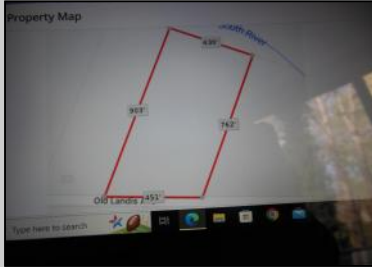

Berger Realty

Since 1928

Ocean 17
1670 Boardwalk
Ocean City, NJ 08226
609-391-0500

oc17@BergerRealty.com

Landis ave
Mays Landing, NJ 08330

Asking \$40,000.00

COMMENTS

8.35 acres for sale . Contact listing agent for any further details