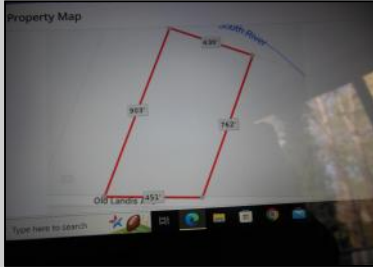

Berger Realty

Since 1928

Berger Realty, Inc.
3160 Asbury Avenue
Ocean City, NJ 08226
1-877-237-4371 / 609-399-0076
✉ info@bergerrealty.com

Landis ave
Mays Landing, NJ 08330

Asking \$40,000.00

COMMENTS

8.35 acres for sale . Contact listing agent for any further details