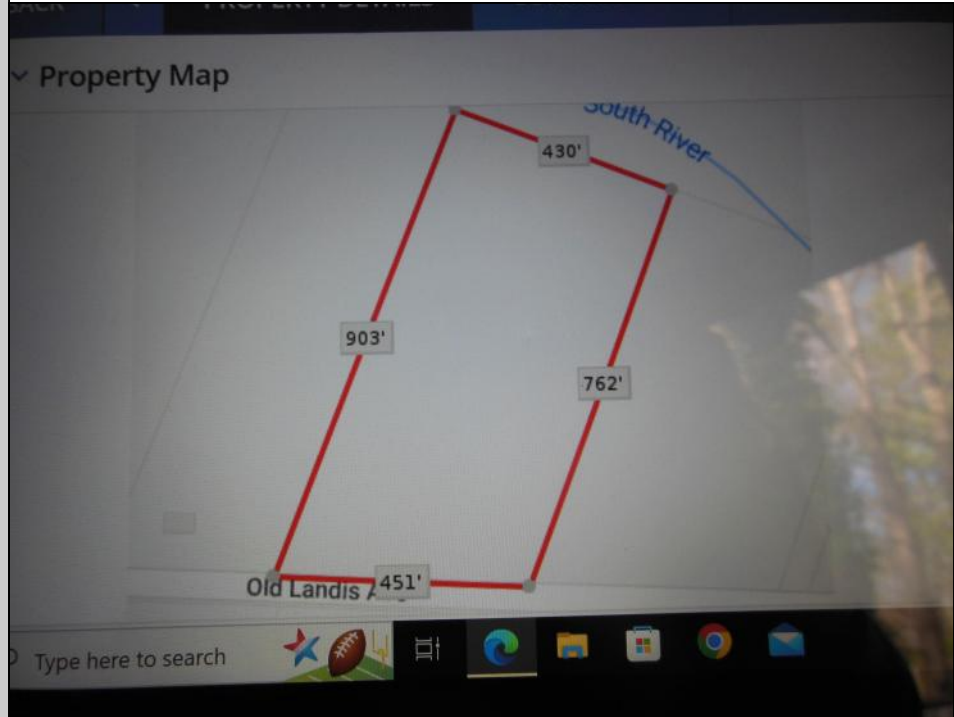

Berger Realty

Since 1928

Berger Realty, Inc.
3160 Asbury Avenue
Ocean City, NJ 08226
1-877-237-4371 / 609-399-0076
✉ info@bergerrealty.com

Landis ave
Mays Landing, NJ 08330

Asking \$40,000.00

COMMENTS

8.35 acres for sale . Contact listing agent for any further details