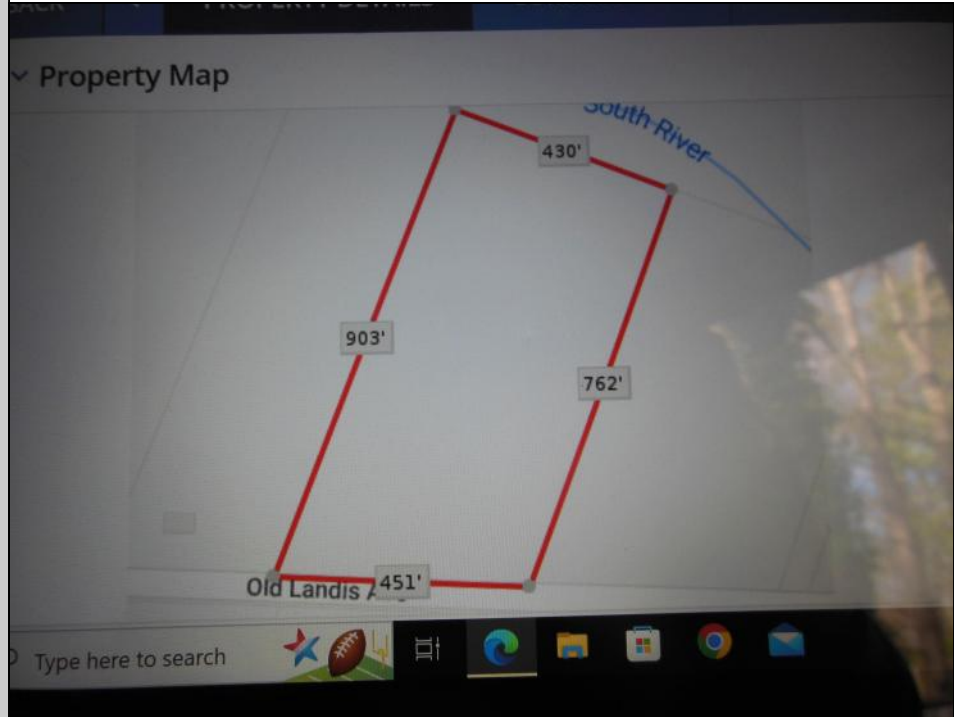

Berger Realty

Since 1928

Ocean 17
1670 Boardwalk
Ocean City, NJ 08226
609-391-0500

oc17@BergerRealty.com

Landis ave
Mays Landing, NJ 08330

Asking \$40,000.00

COMMENTS

8.35 acres for sale . Contact listing agent for any further details