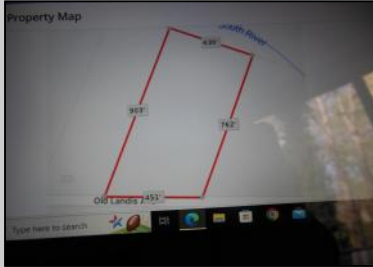

Berger Realty

Since 1928

Berger Realty, Inc.
3160 Asbury Avenue
Ocean City, NJ 08226
1-877-237-4371 / 609-399-0076
info@bergerrealty.com

Landis ave
Mays Landing, NJ 08330

Asking \$40,000.00

COMMENTS

8.35 acres for sale . Contact listing agent for any further details