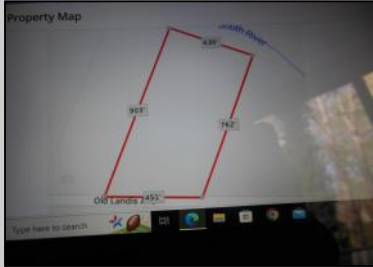

Berger Realty

Since 1928

Berger Realty, Inc.
55th & Haven Avenue
Ocean City, NJ 08226
609-399-0040

info@bergerrealty.com

Landis ave
Mays Landing, NJ 08330

Asking \$40,000.00

COMMENTS

8.35 acres for sale . Contact listing agent for any further details