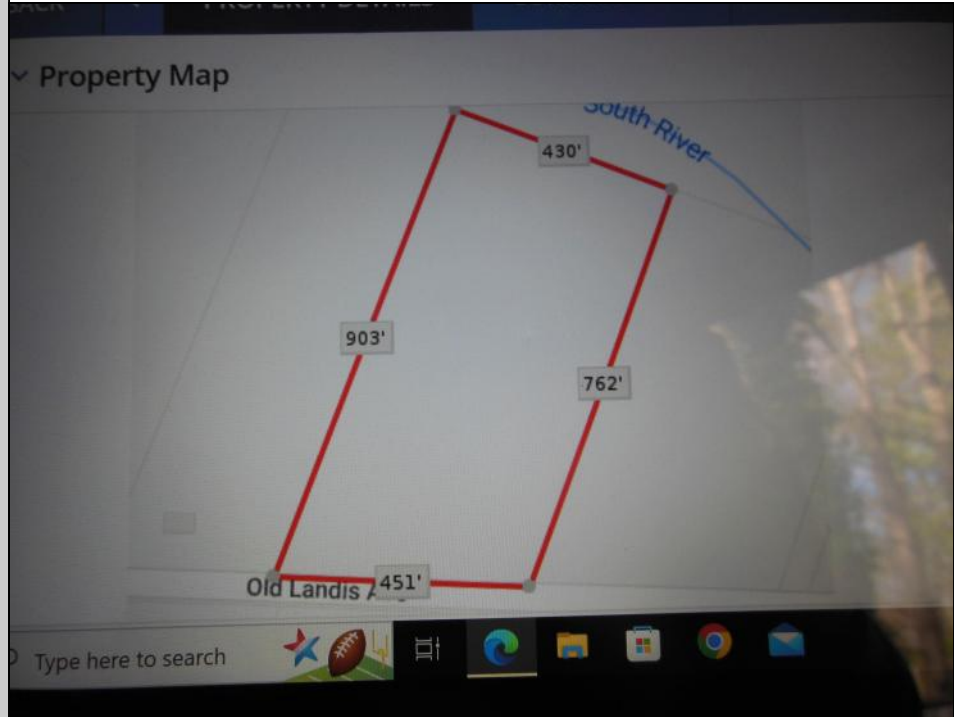

Berger Realty

Since 1928

Berger Realty, Inc.
55th & Haven Avenue
Ocean City, NJ 08226
609-399-0040

info@bergerrealty.com

Landis ave
Mays Landing, NJ 08330

Asking \$40,000.00

COMMENTS

8.35 acres for sale . Contact listing agent for any further details