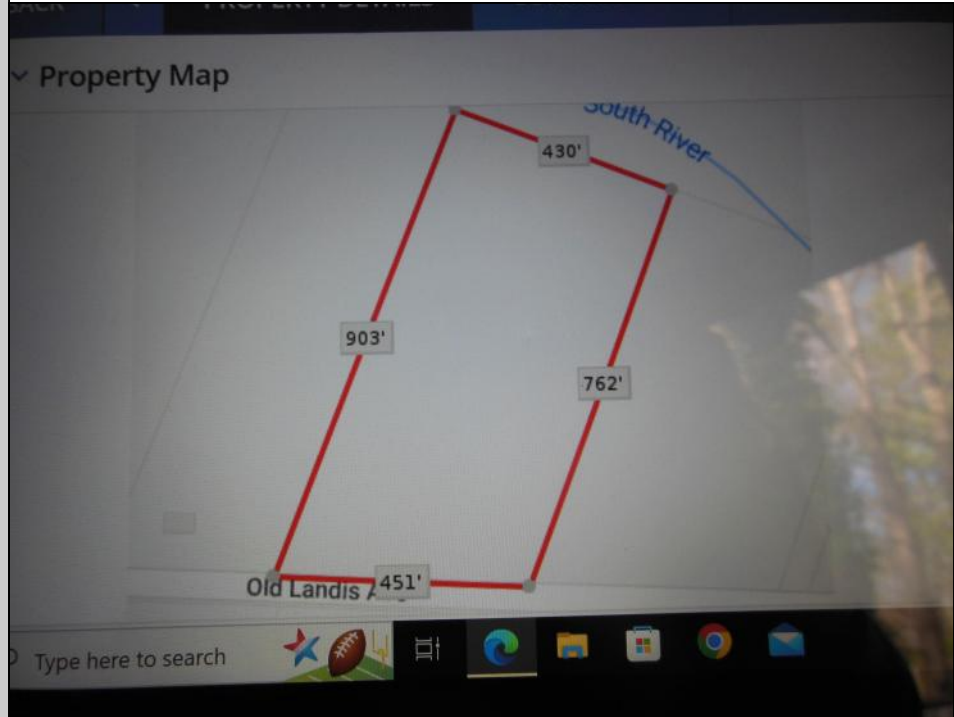

Berger Realty

Since 1928

Berger Realty, Inc.
3160 Asbury Avenue
Ocean City, NJ 08226
1-877-237-4371 / 609-399-0076
info@bergerrealty.com

Landis ave
Mays Landing, NJ 08330

Asking \$40,000.00

COMMENTS

8.35 acres for sale . Contact listing agent for any further details