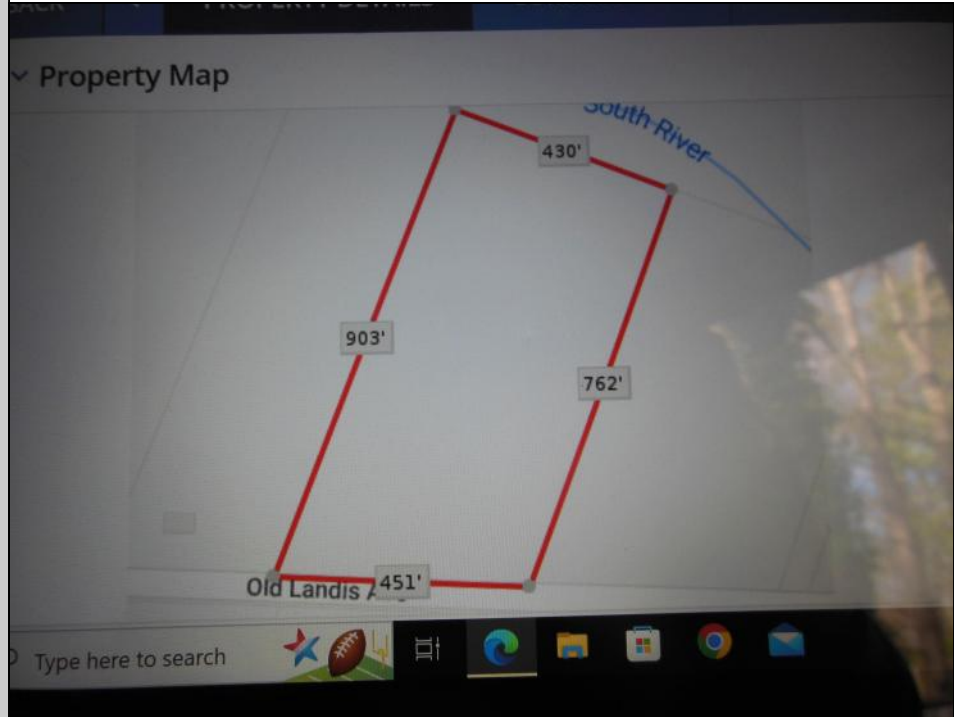

Berger Realty

Since 1928

Ocean 17
1670 Boardwalk
Ocean City, NJ 08226
609-391-0500

oc17@BergerRealty.com

Landis ave
Mays Landing, NJ 08330

Asking \$50,000.00

COMMENTS

8.35 acres for sale . Contact listing agent for any further details