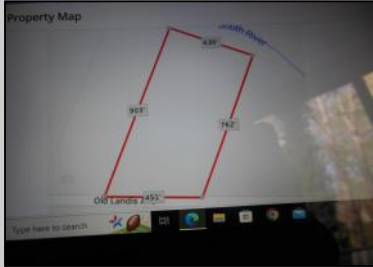

Berger Realty

Since 1928

Ocean 17
1670 Boardwalk
Ocean City, NJ 08226
609-391-0500

oc17@BergerRealty.com

Landis ave
Mays Landing, NJ 08330

Asking \$50,000.00

COMMENTS

8.35 acres for sale . Contact listing agent for any further details