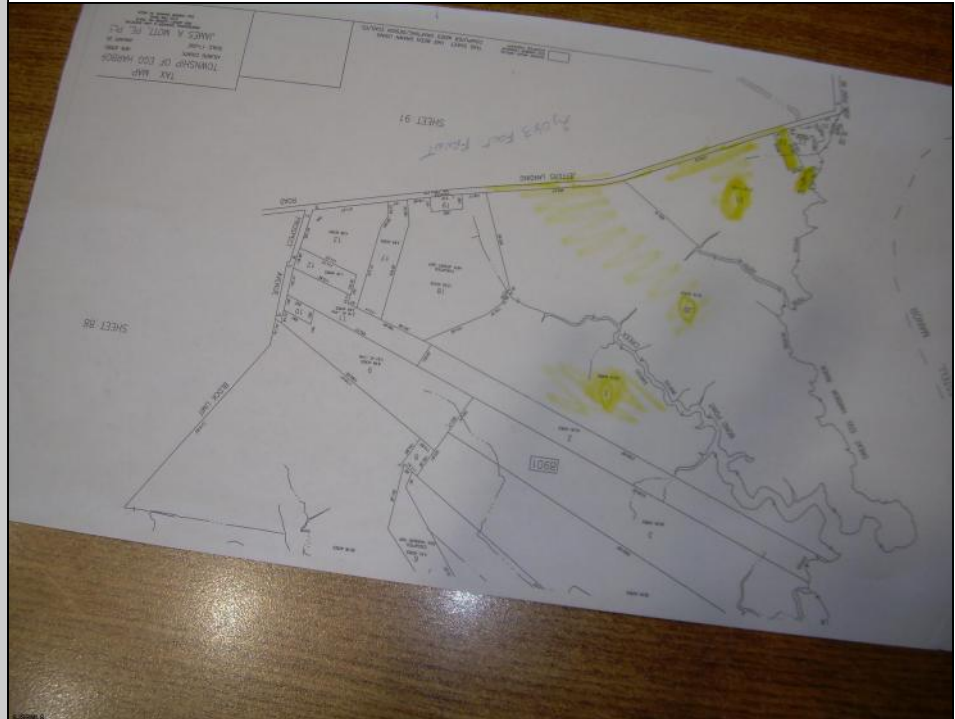

Berger Realty

Since 1928

Berger Realty, Inc.
3160 Asbury Avenue
Ocean City, NJ 08226
1-877-237-4371 / 609-399-0076
info@bergerrealty.com

183 jeffers landing
Egg Harbor Township, NJ 08234

Asking \$110,000.00

COMMENTS

over 90 acres on great harbor river, hunt fish, trap, maybe park small boat on meadow.

PROPERTY DETAILS

Ask for Francis Cuomo
Berger Realty Inc
3160 Asbury Avenue, Ocean City
Call: 609-399-0076
Email to: fmc@bergerrealty.com