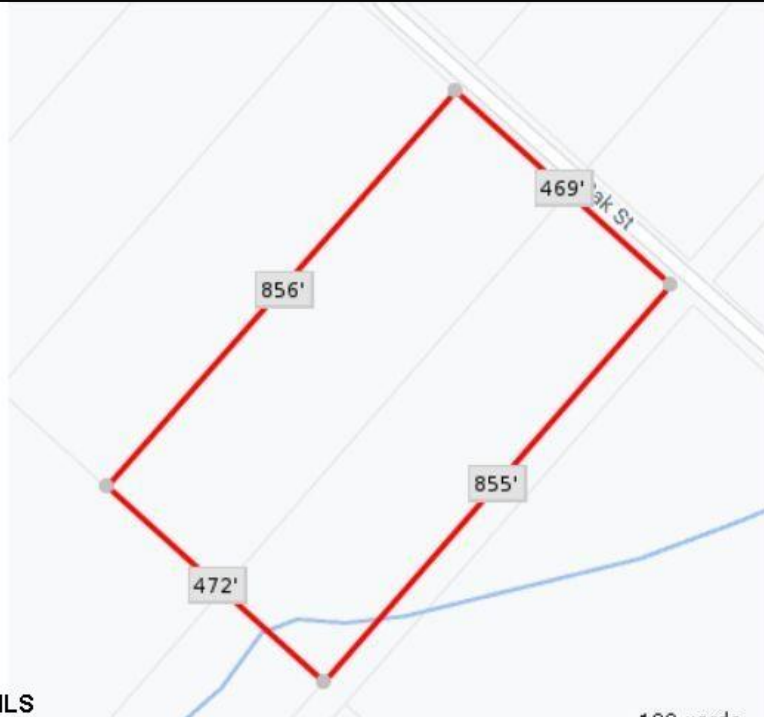

Berger Realty

Since 1928

Berger Realty, Inc
1330 Bay Avenue
Ocean City, NJ 08226
609-391-1330/609-391-1300
info@bergerrealty.com

Blk859 Lot5 Oak
Laureldale, NJ 08330

Asking \$120,000.00

SJSRMLS

COMMENTS

9.23 - BUILDABLE LAND. Ultra Desireable Laureldale section of Hamilton Township. ** BUYER RESPONSIBLE FOR ALL DUE DILIGENCE, APPROVALS, SURVEY, ZONING, WETLANDS, ETC - SELLER DOES NOT GUARANTEE END USE **