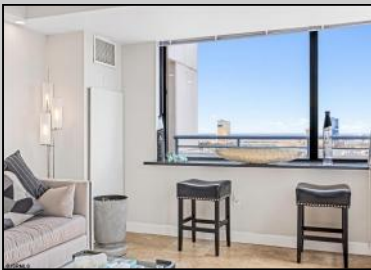

526 Pacific
Atlantic City, NJ 08401

Asking \$519,000.00

COMMENTS

Experience luxury living in the heart of Atlantic City in this RARE, OVERSIZED PENTHOUSE WITH JAW DROPPING BALCONY located at The Bella! Perched on the 25th floor, this stunning unit offers breathtaking panoramic views of the Atlantic Ocean, AC Inlet, Absecon Lighthouse, and Brigantine! Indulge in the private wrap around balcony, providing you with a view that will leave you in awe. This luxurious unit features travertine floors, granite countertops, spacious walk-in closets, and a high-end stainless steel appliance package. Conveniently located near premier attractions such as The Ocean Casino, Show Boat, Hard Rock, and the upcoming Jersey Shore's largest indoor water park, your entertainment options are limitless. Just a block away from the iconic AC Boardwalk, restaurants, mini-golf courses, and more, every day presents new opportunities for adventure and relaxation. The Bella amenities include on-site management, maintenance, 24-hour security/concierge services, convenient mail and dry-cleaning drop-off/pick-up, complimentary WiFi in common areas, key fob access to buildings and parking, a massage room, and a world-class fitness center with an aerobics room! Relax and unwind on the expansive sun deck, soak in the jacuzzi, or savor refreshments at the wet bar. This unit comes with 2 indoor garage parking spots, for \$150 per month. The Cabanas offer the perfect retreat for leisurely afternoons. Additionally, enjoy the glass-enclosed, heated in-ground pool with a retractable roof, ensuring year-round enjoyment on the 2nd floor. Call today!