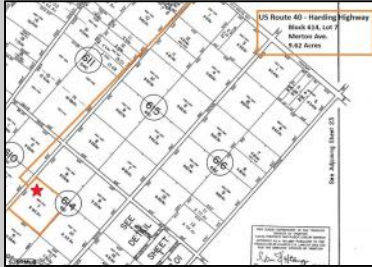

Berger Realty

Since 1928

Ocean 17
1670 Boardwalk
Ocean City, NJ 08226
609-391-0500

oc17@BergerRealty.com

0 Merton Ave
Mays Landing, NJ 08330

Asking $24,900.00

SJSRMLS

COMMENTS

Zoned Fa25. Perfect for recreational use. Seller says years ago small stream ran thru the lot, unsure if its still there or not. NOT BUILDABLE, possible land transfer or pineland credit. Buyer due diligence.

PROPERTY DETAILS

Ask for Matthew Galownia
Berger Realty Inc
1670 Boardwalk, Ocean City
Call: 609-391-0500
Email to: gmj@bergerrealty.com