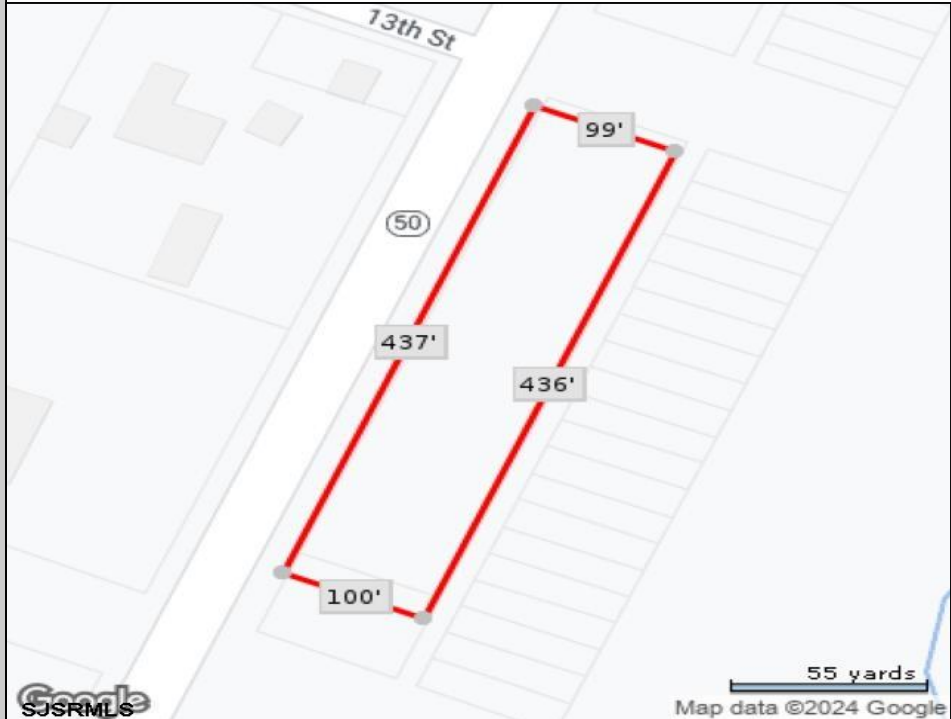

Route 50
Mays Landing, NJ 08330

Asking \$19,000.00

SJSRMLS

55 yards
Map data ©2024 Google

COMMENTS

440' Road frontage located in the heart of town and business district. High traffic location. See associated documents.