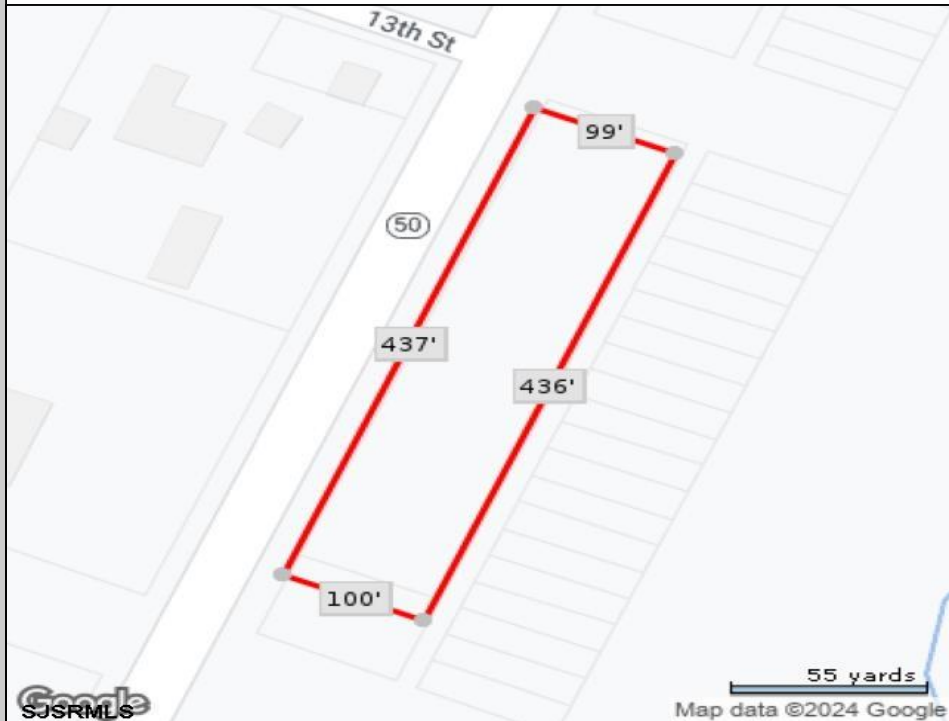

Berger Realty

Since 1928

Berger Realty, Inc.
3160 Asbury Avenue
Ocean City, NJ 08226
1-877-237-4371 / 609-399-0076
info@bergerrealty.com

Route 50
Mays Landing, NJ 08330

Asking \$19,000.00

SJSRMLS

55 yards
Map data ©2024 Google

COMMENTS

440' Road frontage located in the heart of town and business district. High traffic location. See associated documents.

PROPERTY DETAILS

Ask for Yvonne Kuhn
Berger Realty Inc
3160 Asbury Avenue, Ocean City
Call: 609-399-0076
Email to: ymk@bergerrealty.com