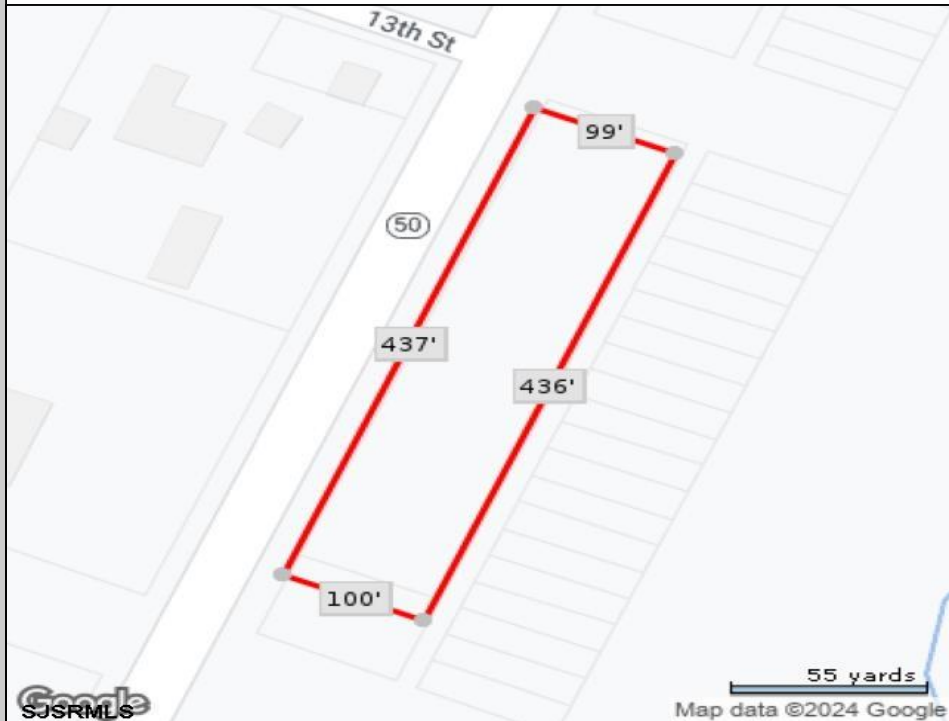

Route 50
Mays Landing, NJ 08330

Asking \$19,000.00

SJSRMLS

55 yards
Map data ©2024 Google

COMMENTS

440' Road frontage located in the heart of town and business district. High traffic location. See associated documents.