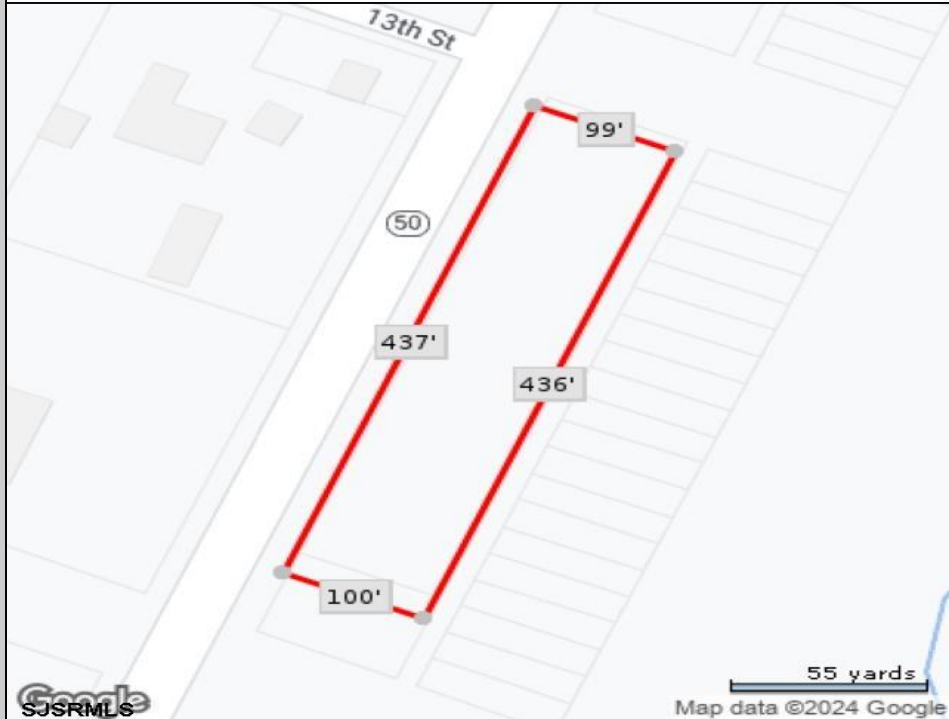

Berger Realty

Since 1928

Berger Realty, Inc.
3160 Asbury Avenue
Ocean City, NJ 08226
1-877-237-4371 / 609-399-0076
info@bergerrealty.com

Route 50
Mays Landing, NJ 08330

Asking \$19,000.00

SJSRMLS

55 yards
Map data ©2024 Google

COMMENTS

440' Road frontage located in the heart of town and business district. High traffic location. See associated documents.

PROPERTY DETAILS

Ask for Steven Spengler
Berger Realty Inc
3160 Asbury Avenue, Ocean City
Call: 609-399-0076
Email to: srs@bergerrealty.com