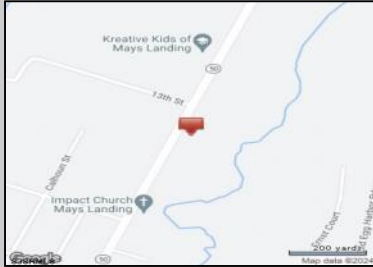

Berger Realty

Since 1928

Berger Realty, Inc.
3160 Asbury Avenue
Ocean City, NJ 08226
1-877-237-4371 / 609-399-0076
info@bergerrealty.com

Route 50
Mays Landing, NJ 08330

Asking \$19,000.00

SJSRMLS

55 yards
Map data ©2024 Google

COMMENTS

440' Road frontage located in the heart of town and business district. High traffic location. See associated documents.

PROPERTY DETAILS

Ask for Steven Spengler
Berger Realty Inc
3160 Asbury Avenue, Ocean City
Call: 609-399-0076
Email to: srs@bergerrealty.com