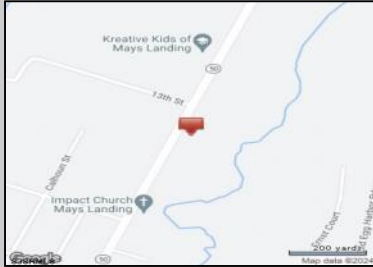

Berger Realty

Since 1928

Berger Realty, Inc.
3160 Asbury Avenue
Ocean City, NJ 08226
1-877-237-4371 / 609-399-0076
info@bergerrealty.com

Route 50
Mays Landing, NJ 08330

Asking \$19,000.00

SJSRMLS

55 yards
Map data ©2024 Google

COMMENTS

440' Road frontage located in the heart of town and business district. High traffic location. See associated documents.

PROPERTY DETAILS

Ask for Sara Varani
Berger Realty Inc
3160 Asbury Avenue, Ocean City
Call: 609-399-0076
Email to: sev@bergerrealty.com