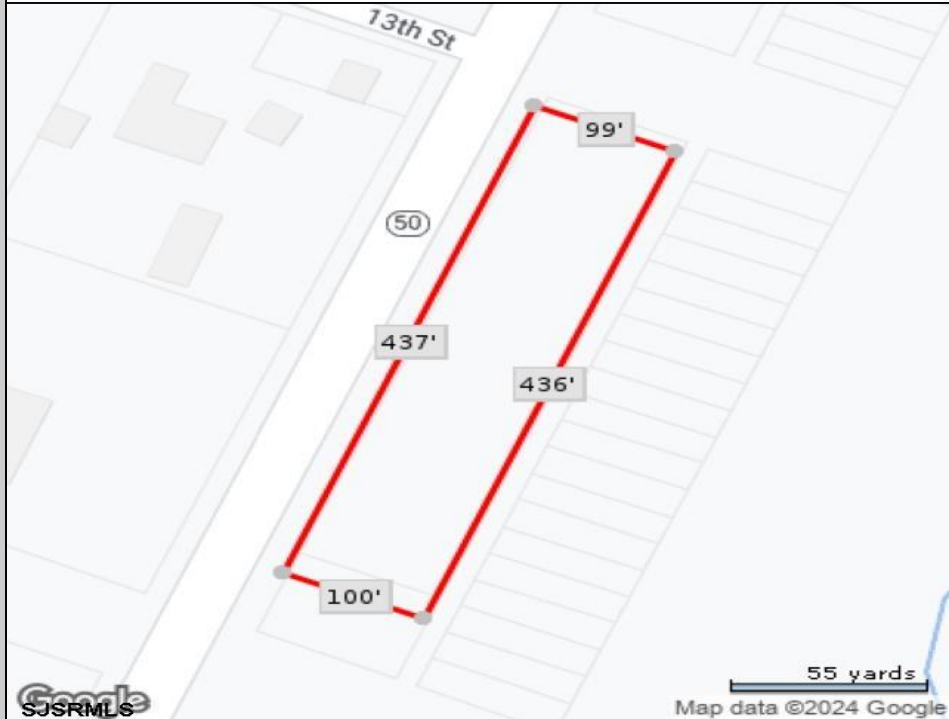

Berger Realty

Since 1928

Berger Realty, Inc.
3160 Asbury Avenue
Ocean City, NJ 08226
1-877-237-4371 / 609-399-0076
info@bergerrealty.com

Route 50
Mays Landing, NJ 08330

Asking \$19,000.00

SJSRMLS

55 yards
Map data ©2024 Google

COMMENTS

440' Road frontage located in the heart of town and business district. High traffic location. See associated documents.

PROPERTY DETAILS

Ask for Sara Varani
Berger Realty Inc
3160 Asbury Avenue, Ocean City
Call: 609-399-0076
Email to: sev@bergerrealty.com