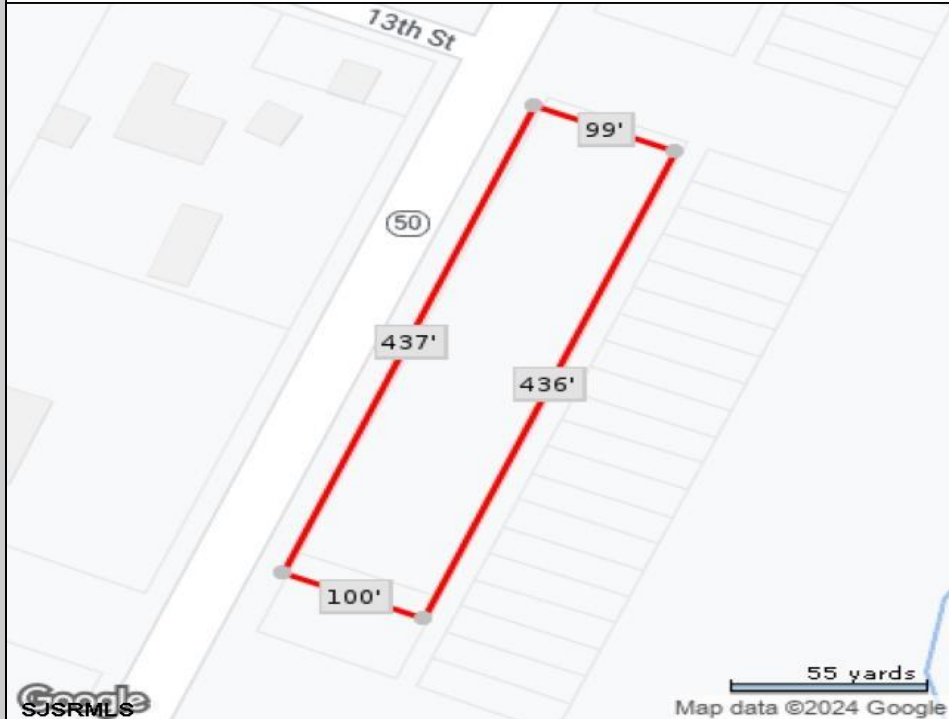

Berger Realty

Since 1928

Berger Realty, Inc
1330 Bay Avenue
Ocean City, NJ 08226
609-391-1330/609-391-1300
info@bergerrealty.com

Route 50
Mays Landing, NJ 08330

Asking \$19,000.00

COMMENTS

440' Road frontage located in the heart of town and business district. High traffic location. See associated documents.