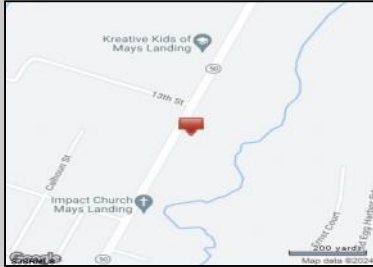

Berger Realty

Since 1928

Ocean 17
1670 Boardwalk
Ocean City, NJ 08226
609-391-0500

oc17@BergerRealty.com

Route 50
Mays Landing, NJ 08330

Asking \$19,000.00

SJSRMLS

Map data ©2024 Google

COMMENTS

440' Road frontage located in the heart of town and business district. High traffic location. See associated documents.

PROPERTY DETAILS

Ask for Monica Raab
Berger Realty Inc
1670 Boardwalk, Ocean City
Call: 609-391-0500
Email to: msr@bergerrealty.com