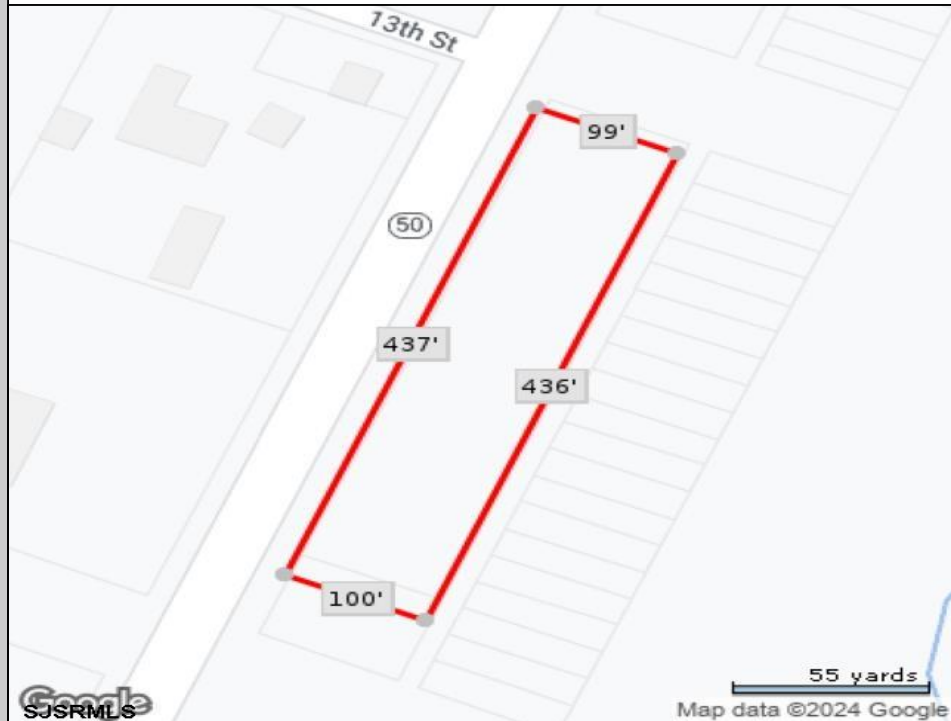

Berger Realty

Since 1928

Ocean 17
1670 Boardwalk
Ocean City, NJ 08226
609-391-0500

oc17@BergerRealty.com

Route 50
Mays Landing, NJ 08330

Asking \$19,000.00

SJSRMLS

Map data ©2024 Google

COMMENTS

440' Road frontage located in the heart of town and business district. High traffic location. See associated documents.

PROPERTY DETAILS

Ask for Monica Raab
Berger Realty Inc
1670 Boardwalk, Ocean City
Call: 609-391-0500
Email to: msr@bergerrealty.com