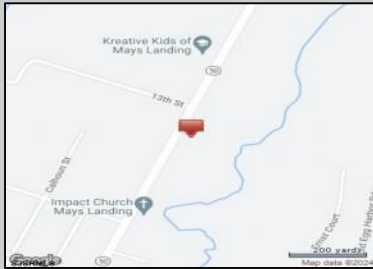

Berger Realty

Since 1928

Ocean 17
1670 Boardwalk
Ocean City, NJ 08226
609-391-0500

oc17@BergerRealty.com

Route 50
Mays Landing, NJ 08330

Asking \$19,000.00

SJSRMLS

55 yards
Map data ©2024 Google

COMMENTS

440' Road frontage located in the heart of town and business district. High traffic location. See associated documents.

PROPERTY DETAILS

Ask for Margarita Kobilianets
Berger Realty Inc
1670 Boardwalk, Ocean City
Call: 609-391-0500
Email to: mak@bergerrealty.com