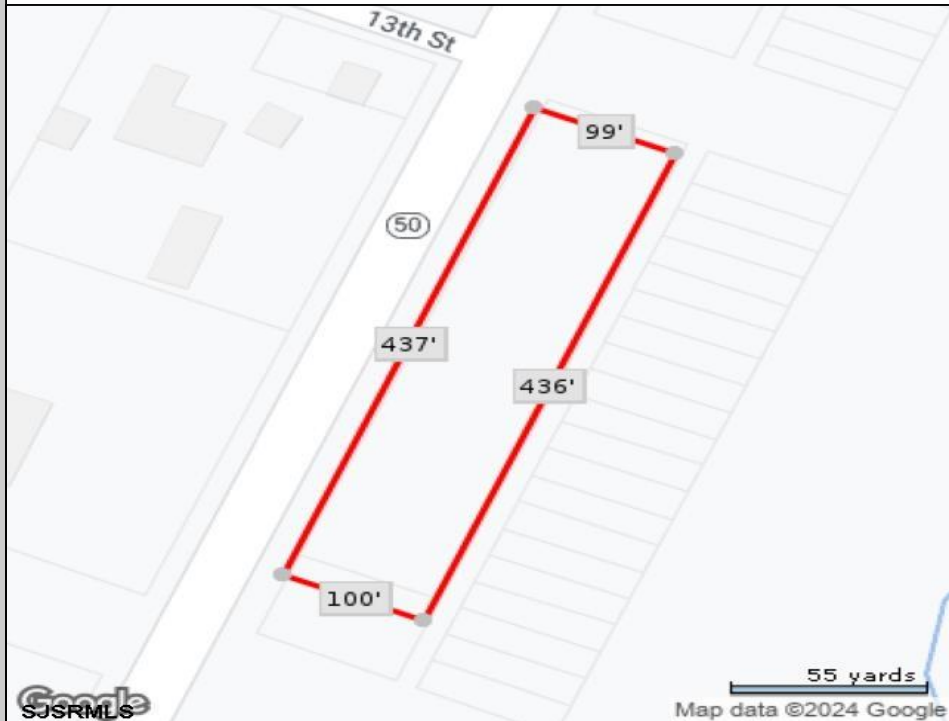

Berger Realty

Since 1928

Berger Realty, Inc
1330 Bay Avenue
Ocean City, NJ 08226
609-391-1330/609-391-1300
info@bergerrealty.com

Route 50
Mays Landing, NJ 08330

Asking \$19,000.00

SJSRMLS

55 yards
Map data ©2024 Google

COMMENTS

440' Road frontage located in the heart of town and business district. High traffic location. See associated documents.

PROPERTY DETAILS

Ask for Ludwik Samselski
Berger Realty Inc
1330 Bay Avenue, Ocean City
Call: 609-391-1330
Email to: ls@bergerrealty.com