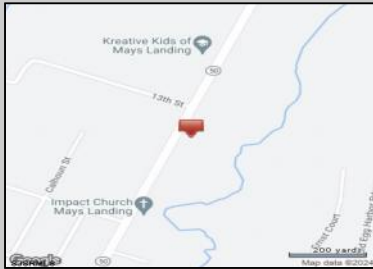

Berger Realty

Since 1928

Berger Realty, Inc
1330 Bay Avenue
Ocean City, NJ 08226
609-391-1330/609-391-1300
info@bergerrealty.com

Route 50
Mays Landing, NJ 08330

Asking \$19,000.00

SJSRMLS

55 yards
Map data ©2024 Google

COMMENTS

440' Road frontage located in the heart of town and business district. High traffic location. See associated documents.

PROPERTY DETAILS

Ask for Ludwik Samselski
Berger Realty Inc
1330 Bay Avenue, Ocean City
Call: 609-391-1330
Email to: ls@bergerrealty.com