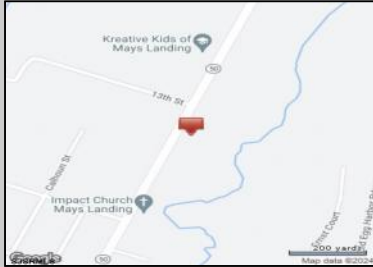

# Berger Realty

Since 1928

Ocean 17  
1670 Boardwalk  
Ocean City, NJ 08226  
609-391-0500

[oc17@BergerRealty.com](mailto:oc17@BergerRealty.com)

Route 50  
Mays Landing, NJ 08330

Asking \$19,000.00

#### COMMENTS

440' Road frontage located in the heart of town and business district. High traffic location. See associated documents.