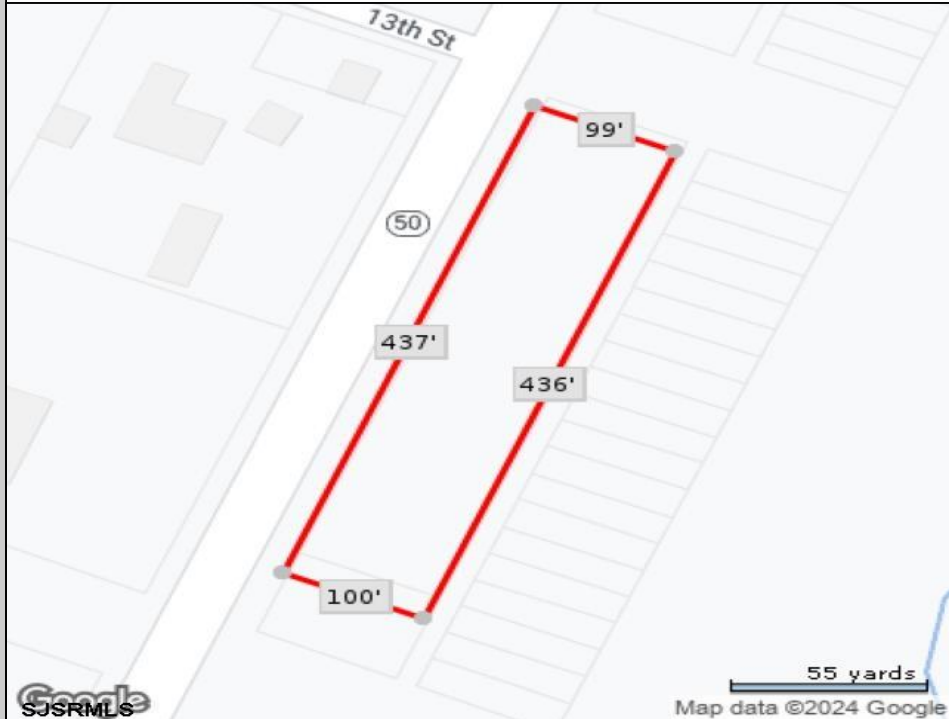

Route 50
Mays Landing, NJ 08330

Asking \$19,000.00

COMMENTS

440' Road frontage located in the heart of town and business district. High traffic location. See associated documents.

PROPERTY DETAILS

Ask for Kathy Errickson
Berger Realty Inc
109 E 55th St., Ocean City
Call: 609-399-4211
Email to: kae@bergerrealty.com