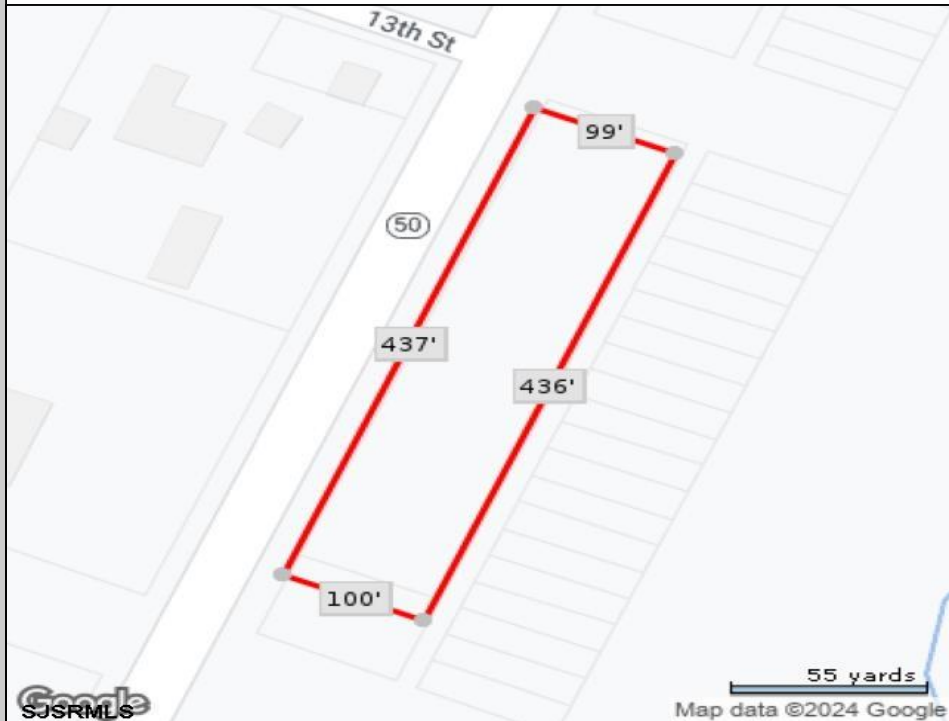

Berger Realty

Since 1928

Berger Realty, Inc
1330 Bay Avenue
Ocean City, NJ 08226
609-391-1330/609-391-1300
info@bergerrealty.com

Route 50
Mays Landing, NJ 08330

Asking \$19,000.00

COMMENTS

440' Road frontage located in the heart of town and business district. High traffic location. See associated documents.