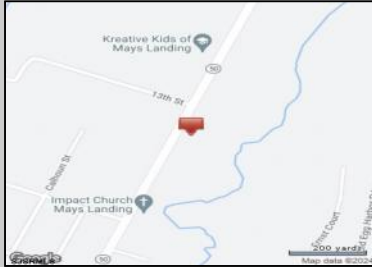

# Berger Realty

Since 1928

Ocean 17  
1670 Boardwalk  
Ocean City, NJ 08226  
609-391-0500

[oc17@BergerRealty.com](mailto:oc17@BergerRealty.com)

Route 50  
Mays Landing, NJ 08330

Asking \$19,000.00

#### COMMENTS

440' Road frontage located in the heart of town and business district. High traffic location. See associated documents.