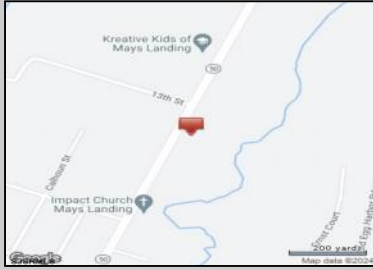

# Berger Realty

Since 1928

Ocean 17  
1670 Boardwalk  
Ocean City, NJ 08226  
609-391-0500

[oc17@BergerRealty.com](mailto:oc17@BergerRealty.com)

Route 50  
Mays Landing, NJ 08330

Asking \$19,000.00

SJSRMLS

55 yards  
Map data ©2024 Google

#### COMMENTS

440' Road frontage located in the heart of town and business district. High traffic location. See associated documents.