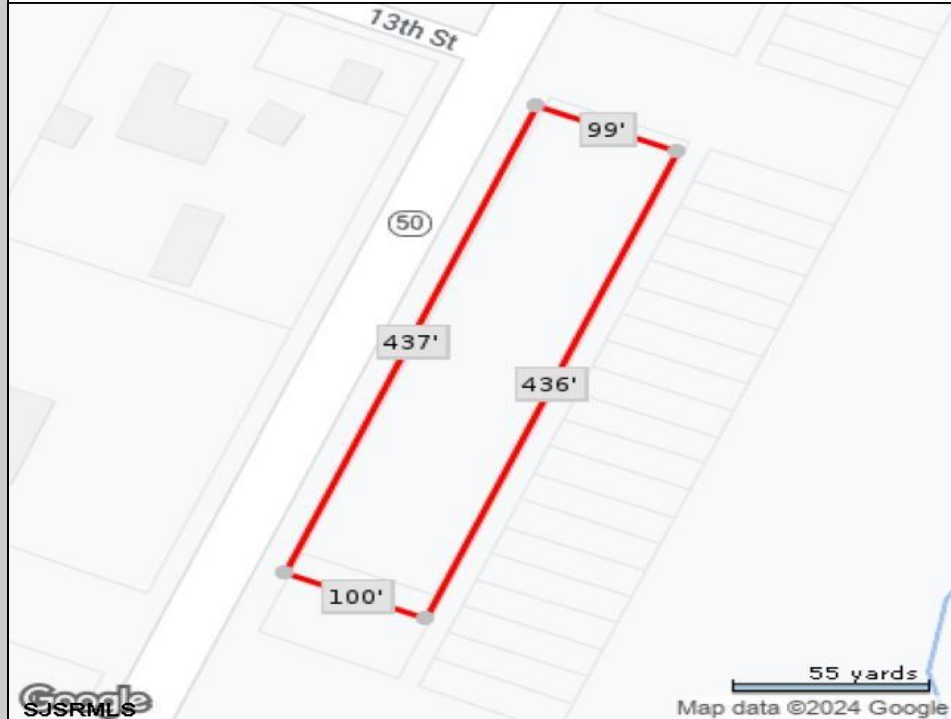

# Berger Realty

Since 1928

Ocean 17  
1670 Boardwalk  
Ocean City, NJ 08226  
609-391-0500

[oc17@BergerRealty.com](mailto:oc17@BergerRealty.com)

Route 50  
Mays Landing, NJ 08330

Asking \$19,000.00

SJSRMLS

55 yards  
Map data ©2024 Google

#### COMMENTS

440' Road frontage located in the heart of town and business district. High traffic location. See associated documents.