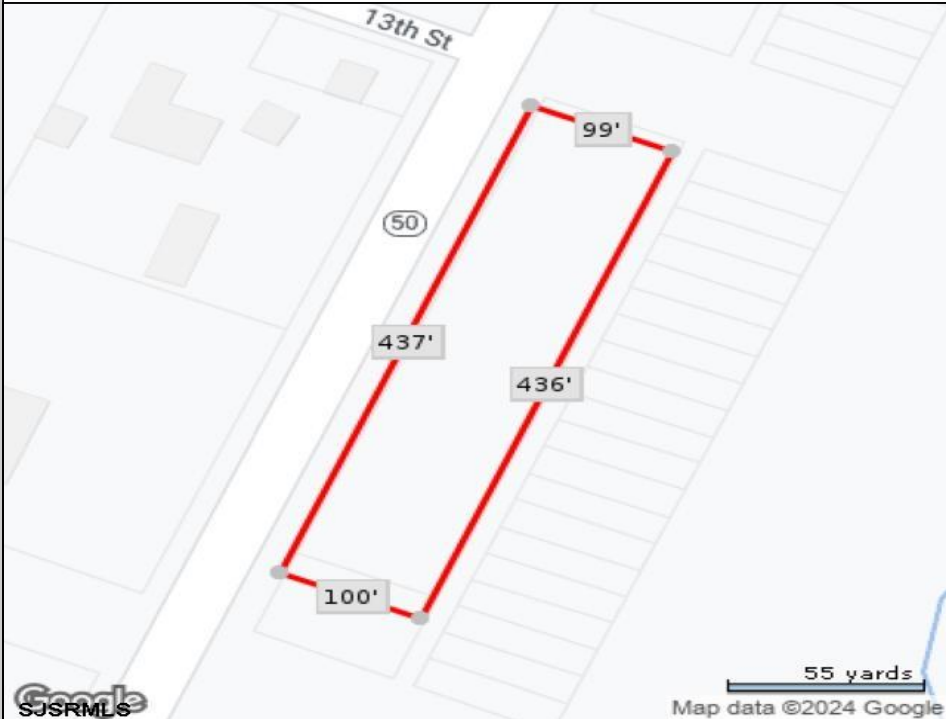

Route 50
Mays Landing, NJ 08330

Asking \$19,000.00

COMMENTS

440' Road frontage located in the heart of town and business district. High traffic location. See associated documents.

PROPERTY DETAILS

Ask for Alexandra Aylward
Berger Realty Inc
109 E 55th St., Ocean City
Call: 609-399-4211
Email to: aaa@bergerrealty.com