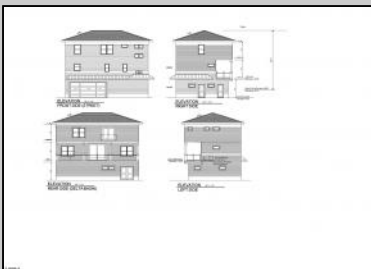

**462 Delaware
 Atlantic City, NJ 08401**

Asking \$975,000.00

COMMENTS

*****LIMITED TIME - PRICE DROP - THIS PRICE WILL GO UP WHEN THE SIDING IS COMPLETE***** Bayfront New Construction - Modern Luxury Living with Boat Slips! Will be complete by Summer 2024! This home offers unparalleled access to deep water, perfect for boating enthusiasts and water lovers alike. Indulge in the luxury of owning FOUR new boat slips, complete with stainless steel docks and a new bulkhead, with each slip potentially being rented out for \$7,000 a summer along with a boat lift that can accommodate up to a 45FT boat! This location can not be beat, being just minutes away from the Inlet, AC Waterfront, Marina and all major Casinos and Restaurants. You also get the exclusive ownership of riparian rights, accompanied by a five-year tax break. Experience modern luxury living in this brand-new construction home that spans two stories, over 1800 SQFT and 2800 SQFT including the outdoor deck. This home features three bedrooms and two and a half bathrooms, complete with a spacious two-car garage on the ground floor. Enjoy optimal comfort with two-zone heating and air conditioning throughout the home. Step into the kitchen, adorned with sleek white Starmark soft-close cabinets, a generously sized kitchen island, pristine quartz countertops, and a custom tile backsplash. Every corner is finished to perfection, featuring elegant engineered hardwood flooring, energy-efficient LED lighting, and custom tiling in all the bathrooms, complemented by top-quality Kohler and Moen fixtures for added opulence. Retreat to the master bedroom and walk out onto your covered deck through the expansive slider door showcasing Bay views! The exterior of the home exudes contemporary charm with gray siding and a black metal and shingle