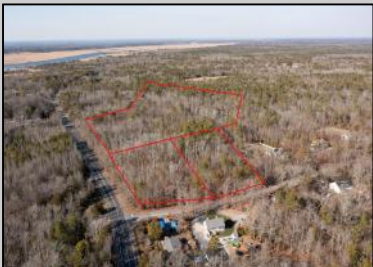

**197 Betsey Scull**  
**Egg Harbor Township, NJ 08234**

**Asking \$649,000.00**

**COMMENTS**

Nestled on a PICTURESQUE corner in sought after Egg Harbor Township, THIS BRAND NEW CUSTOM FARMHOUSE WILL OFFER THE EPITOME OF PRIVACY and the ability to potentially revise layout and design options, as well as choose various custom finishes and fixtures. Situated on a SPRAWLING 2.625 acres, with ample space to create your own outdoor living space, and beyond, this BRAND NEW, COMPLETELY CUSTOM HOME built by NONE OTHER than the OUTSTANDING Henn/Nardini Custom Builders, the captivating 2,000 square foot Farmhouse will be SECOND TO NONE! Follow the builders lead or design and customize to make this home your own, down to each and every detail. Just a 20-minute drive from the NJ beaches, and situated within a stone's throw of the Great Egg Harbor River with convenient water access, this provides the opportunity to create a personalized paradise unlike any other. (\*\* Pricing is specific to the model shown, however, we welcome your customization suggestions. Price will reflect any/all revisions. \*\*)