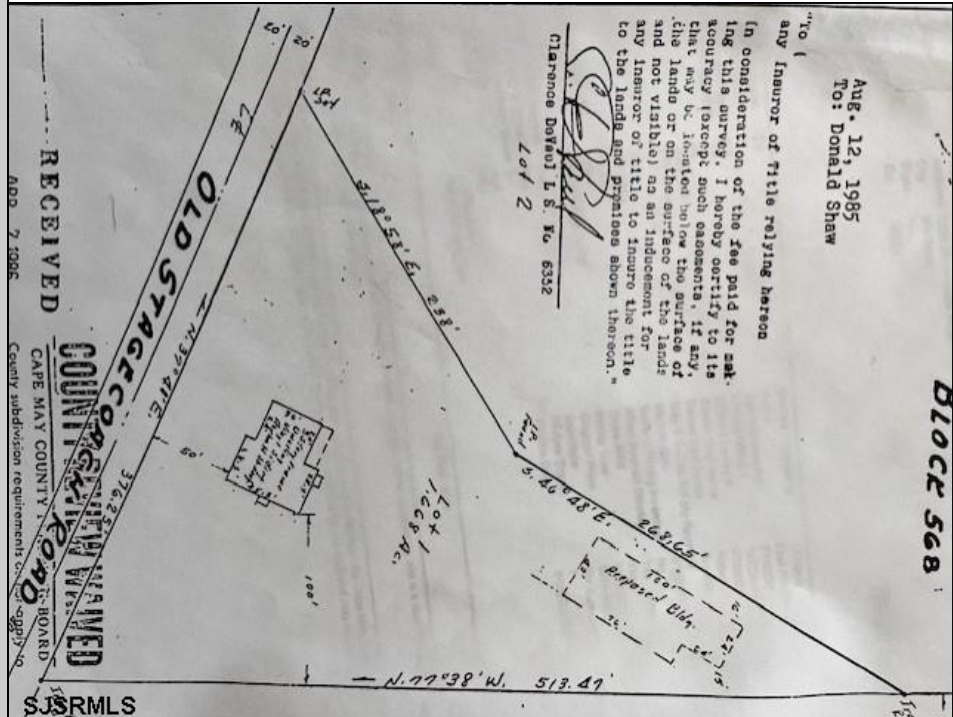

1299 Stagecoach
 Palermo, NJ 08230

Asking \$299,900.00

COMMENTS

Commercial lot in a great location in Upper Township. Property has a foundation which might be useable. Second old foundation on the property that had never been used.