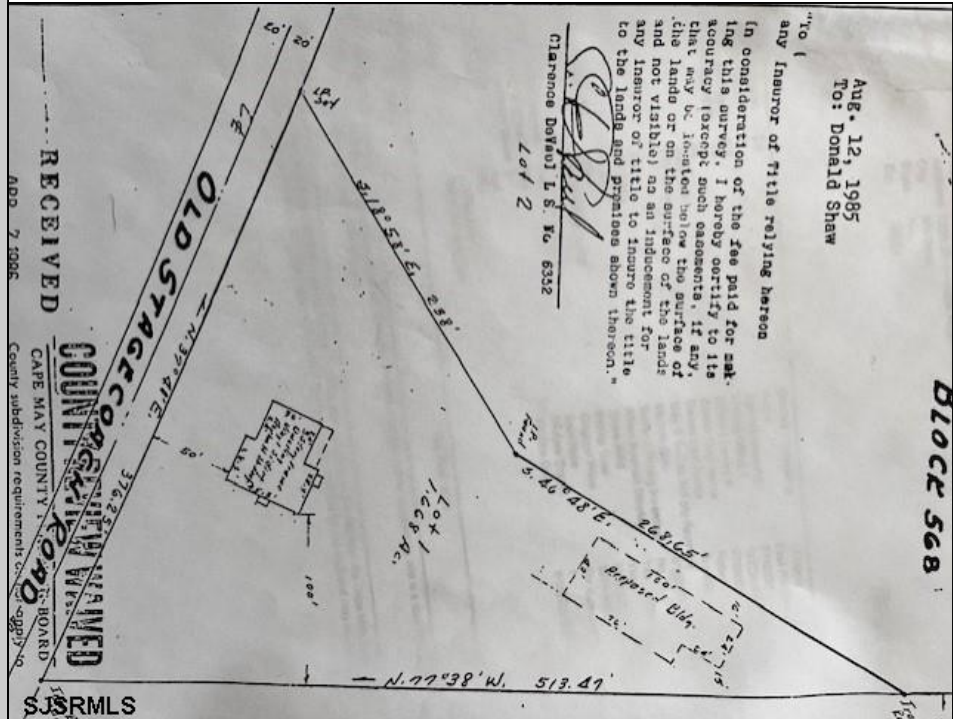

1299 Stagecoach
Palermo, NJ 08230

Asking \$299,900.00

COMMENTS

Commercial lot in a great location in Upper Township. Property has a foundation which might be useable. Second old foundation on the property that had never been used.