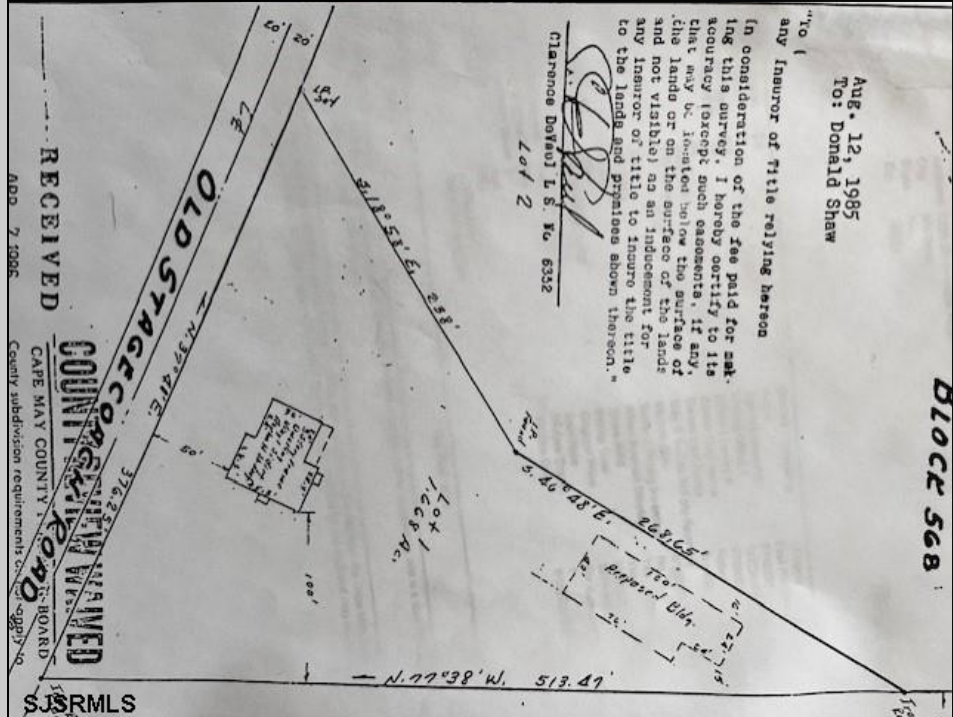

Berger Realty

Since 1928

Berger Realty, Inc
1330 Bay Avenue
Ocean City, NJ 08226
609-391-1330/609-391-1300
info@bergerrealty.com

1299 Stagecoach
Palermo, NJ 08230

Asking \$299,900.00

COMMENTS

Commercial lot in a great location in Upper Township. Property has a foundation which might be useable. Second old foundation on the property that had never been used.