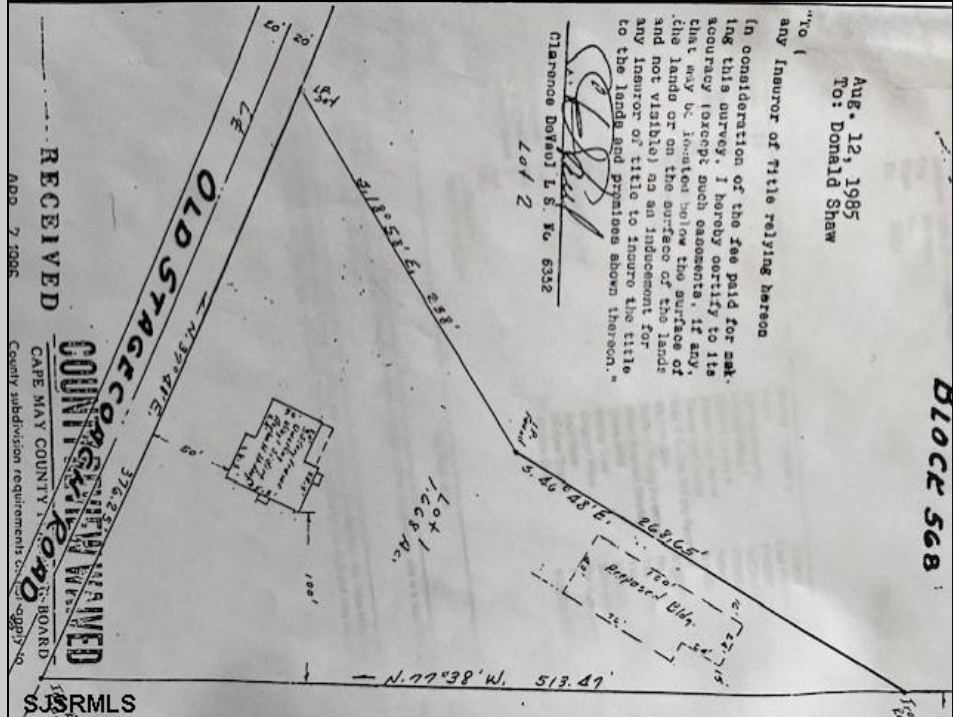

1299 Stagecoach
 Palermo, NJ 08230

Asking \$299,900.00

COMMENTS

Commercial lot in a great location in Upper Township. Property has a foundation which might be useable. Second old foundation on the property that had never been used.