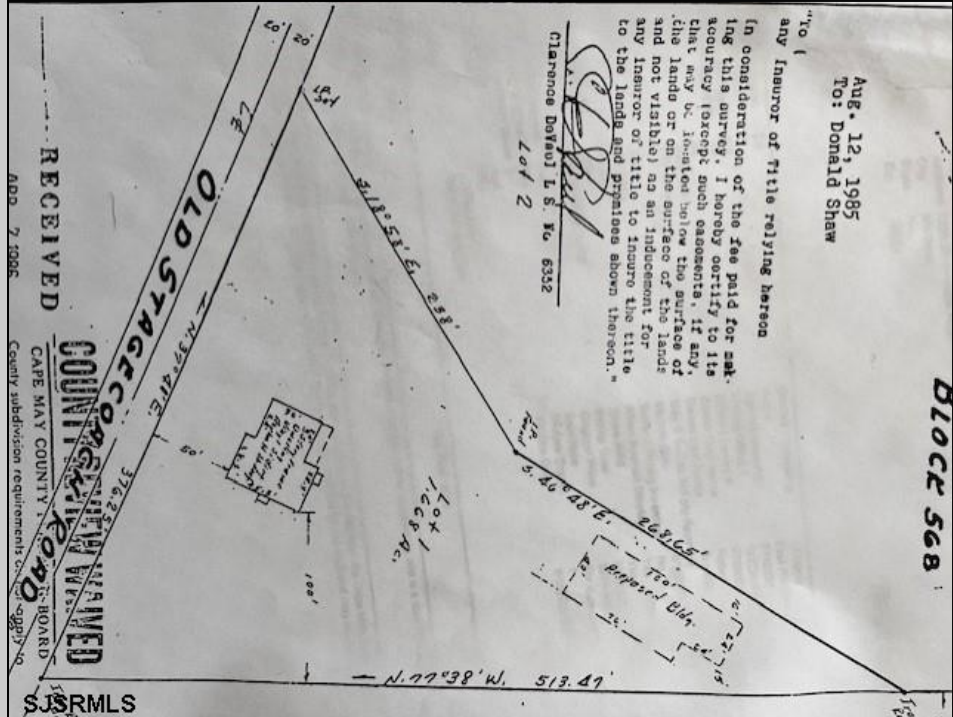

#### COMMENTS

Commercial lot in a great location in Upper Township. Property has a foundation which might be useable. Second old foundation on the property that had never been used.

#### PROPERTY DETAILS

Ask for George Cash  
Berger Realty Inc  
3160 Asbury Avenue, Ocean City  
Call: 609-399-0076  
Email to: gbc@bergerrealty.com