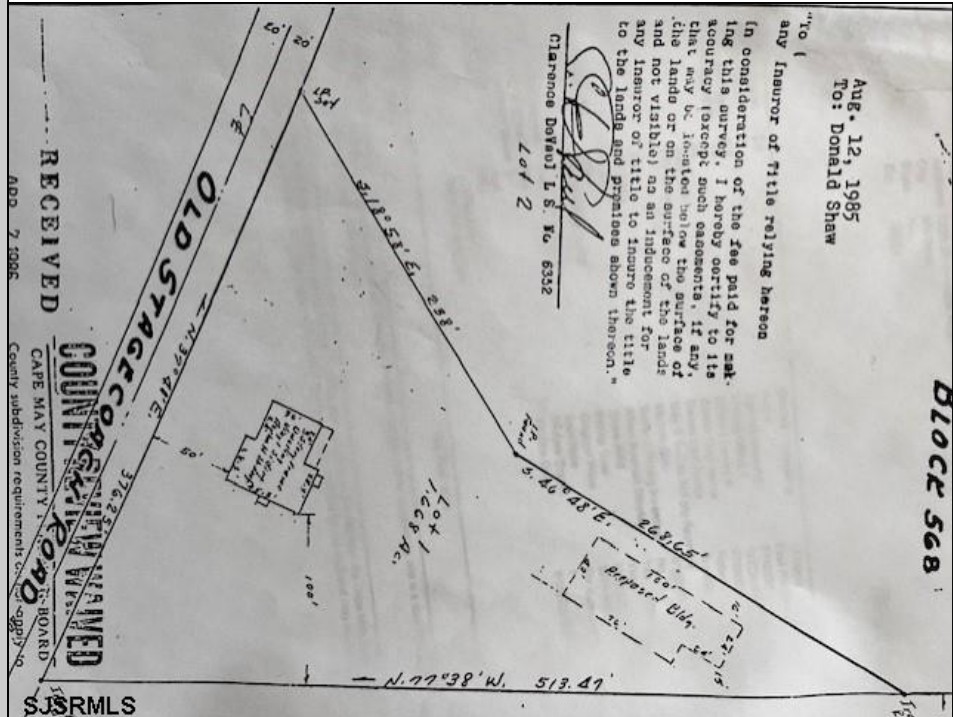

1299 Stagecoach
Palermo, NJ 08230

Asking \$299,900.00

COMMENTS

Commercial lot in a great location in Upper Township. Property has a foundation which might be useable. Second old foundation on the property that had never been used.