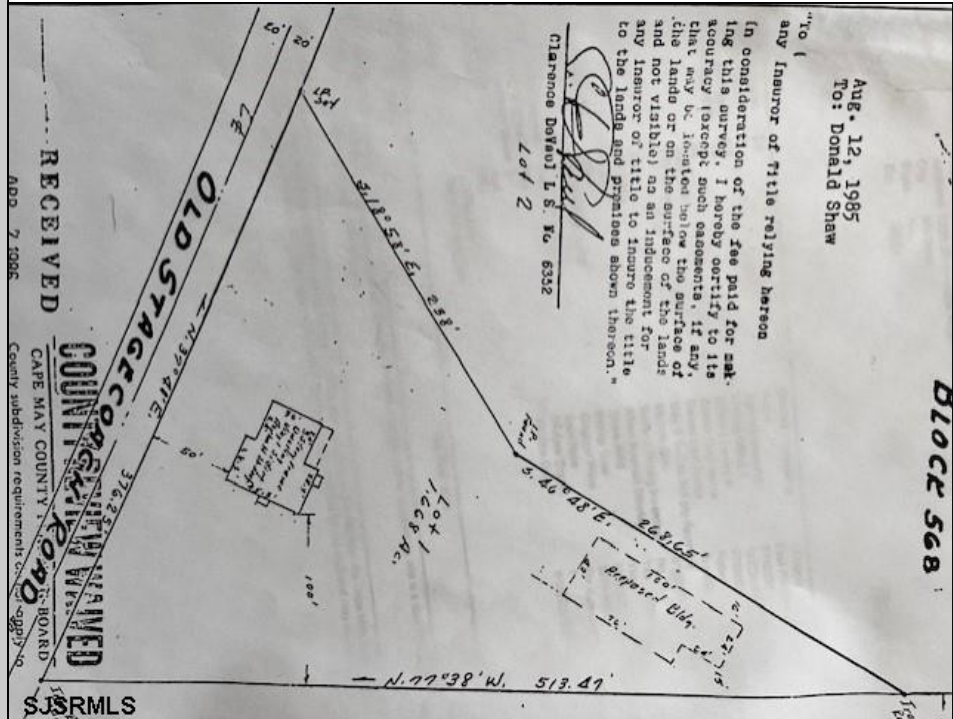

1299 Stagecoach
Palermo, NJ 08230

Asking \$299,900.00

COMMENTS

Commercial lot in a great location in Upper Township. Property has a foundation which might be useable. Second old foundation on the property that had never been used.

PROPERTY DETAILS

Ask for Dawn Warren
Berger Realty Inc
3160 Asbury Avenue, Ocean City
Call: 609-399-0076
Email to: dew@bergerrealty.com