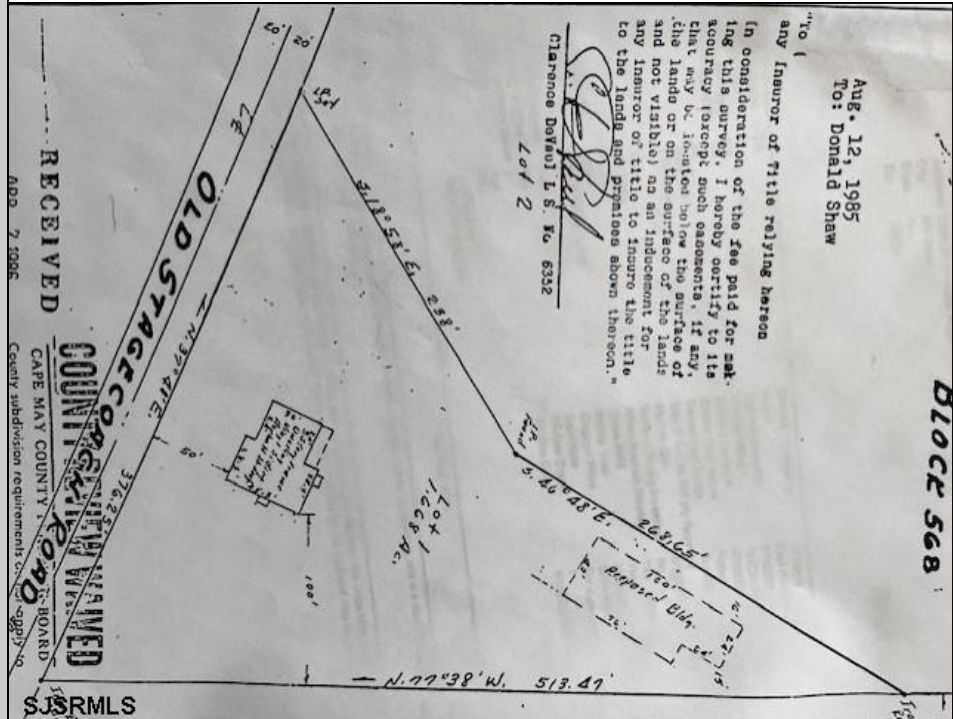

Berger Realty

Since 1928

Berger Realty, Inc.
3160 Asbury Avenue
Ocean City, NJ 08226
1-877-237-4371 / 609-399-0076
info@bergerrealty.com

1299 Stagecoach
Palermo, NJ 08230

Asking \$299,900.00

COMMENTS

Commercial lot in a great location in Upper Township. Property has a foundation which might be useable. Second old foundation on the property that had never been used.