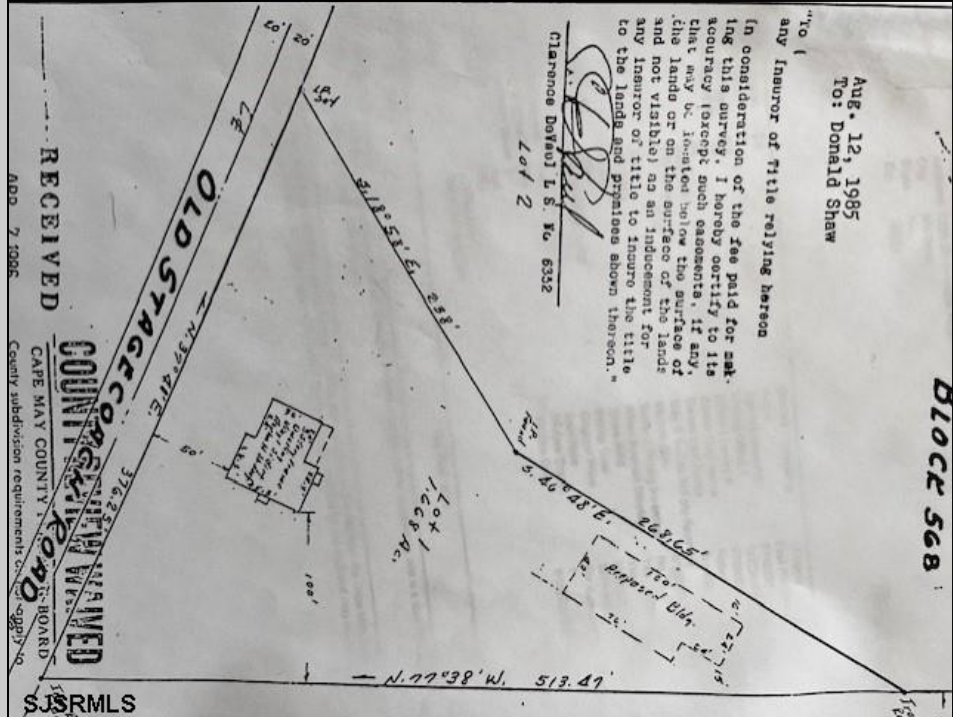

1299 Stagecoach
Palermo, NJ 08230

Asking \$299,900.00

COMMENTS

Commercial lot in a great location in Upper Township. Property has a foundation which might be useable. Second old foundation on the property that had never been used.