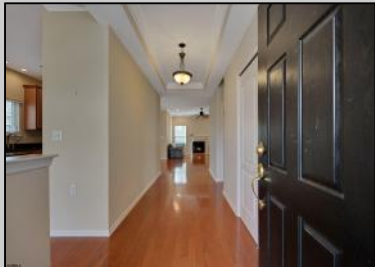

**16 Primrose Circle  
Egg Harbor Township, NJ 08234**

**Asking \$479,999.00**

**COMMENTS**

Just listed! This beautiful Brookhaven Model has two bedrooms, two full bathrooms, and many unique features! This welcoming layout opens to an inviting foyer, breakfast nook, kitchen, dining area, sunroom, and spacious living room. This property has everything from the granite countertops to the upgraded sliding glass door! Enjoy the gas fireplace in the living room, hardwood flooring throughout, and a sunroom perfect for relaxing year-round. Outside is a rear patio with a built-in gas line for grilling, the ideal area for summer barbecues and time well spent with family and friends. The lush grounds make landscaping a breeze with the hardscaping around the flower beds and manicured lawn. For those seeking recreation, the expansive clubhouse boasts an exercise room, indoor and outdoor pool, and an array of facilities to delight and entertain. The sense of community is the heart and soul of The Village Grande, where luxury and leisure come together in the perfect blend. Take advantage of this gem!

**PROPERTY DETAILS**

Exterior Vinyl	OutsideFeatures Patio Sidewalks	ParkingGarage Attached Garage Auto Door Opener Two Car	OtherRooms Breakfast Nook Den/TV Room Dining Area Eat In Kitchen Laundry/Utility Room Primary BR on 1st floor
InteriorFeatures Carbon Monoxide Detector Smoke/Fire Alarm	AppliancesIncluded Dishwasher Disposal Dryer Gas Stove Microwave Refrigerator Self Cleaning Oven Washer	AlsoIncluded Blinds	Basement Crawl Space
Heating Forced Air Gas-Natural	Cooling Ceiling Fan(s) Central	HotWater Gas	Water Public
Sewer			