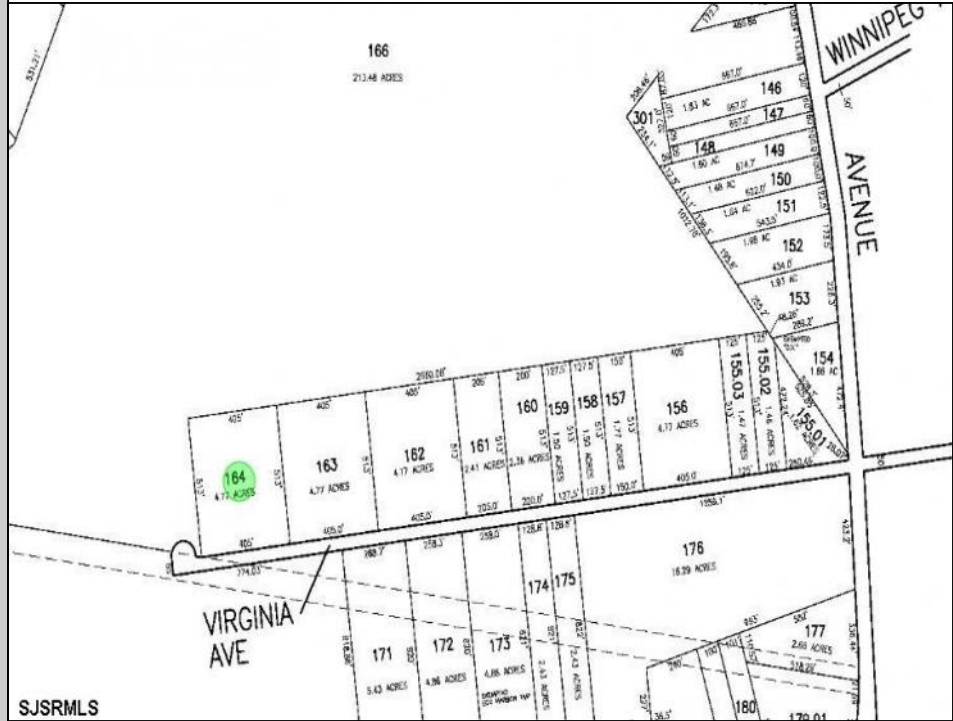

0 Virginia
Egg Harbor Township, NJ 08234

Asking \$49,900.00

SJSRMLS

COMMENTS

Property is located in a very desirable area of EHT. Subject is currently a single residential lot that fronts on an unpaved/unimproved section of Virginia Avenue. Buy and hold or make improvements and have your own sanctuary.