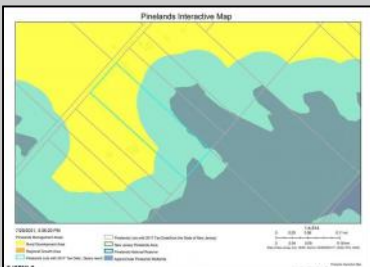

SJSRMLS

COMMENTS

OVER 9 ACRES AVAILABLE! This lot is not buildable. Bring all offers and get your pinelands credits!

PROPERTY DETAILS