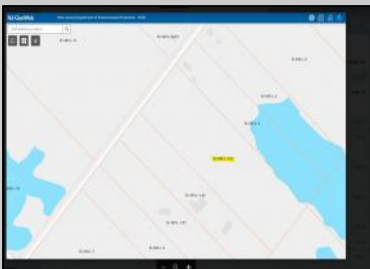

SJSRMLS

COMMENTS

OVER 9 ACRES AVAILABLE! This lot is not buildable. Bring all offers and get your pinelands credits!

PROPERTY DETAILS