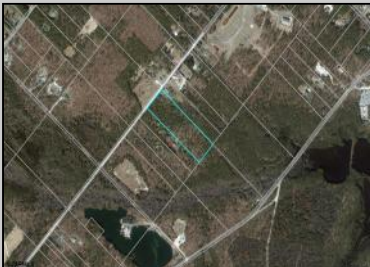

SJSRMLS

COMMENTS

OVER 9 ACRES AVAILABLE! This lot is not buildable. Bring all offers and get your pinelands credits!

PROPERTY DETAILS