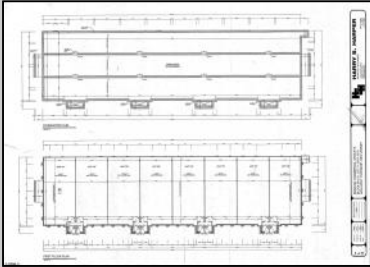

236 Jimmie Leeds Rd
Galloway Township, NJ 08205

Asking $1,725,000.00

COMMENTS

PRIME LOCATION on a bustling highway, just moments away from the Parkway. Conveniently situated near downtown Galloway, Stockton University, AtlantiCare Regional Hospital and more! This property boasts an impressive 8% CAP rate.

PROPERTY DETAILS

Exterior	ParkingGarage	Basement	Heating
Stone	11 or More Spaces	Crawl Space	Forced Air
Vinyl	Off Street		Gas-Natural
	Paved		
Cooling	Water	Sewer	
Central	Public	Public Sewer	

Ask for Zachary French
Berger Realty Inc
3160 Asbury Avenue, Ocean City
Call: 609-399-0076
Email to: zcf@bergerrealty.com