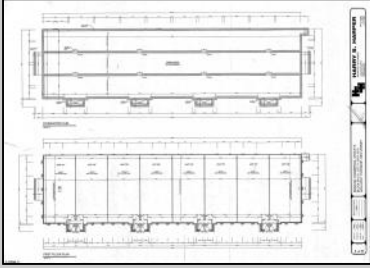

Berger Realty

Since 1928

Berger Realty, Inc.
3160 Asbury Avenue
Ocean City, NJ 08226
1-877-237-4371 / 609-399-0076
info@bergerrealty.com

236 Jimmie Leeds Rd
Galloway Township, NJ 08205

Asking $1,725,000.00

COMMENTS

PRIME LOCATION on a bustling highway, just moments away from the Parkway. Conveniently situated near downtown Galloway, Stockton University, AtlantiCare Regional Hospital and more! This property boasts an impressive 8% CAP rate.

PROPERTY DETAILS

Exterior	ParkingGarage	Basement	Heating
Stone	11 or More Spaces	Crawl Space	Forced Air
Vinyl	Off Street		Gas-Natural
	Paved		
Cooling	Water	Sewer	
Central	Public	Public Sewer	

Ask for Yvonne Kuhn
Berger Realty Inc
3160 Asbury Avenue, Ocean City
Call: 609-399-0076
Email to: ymk@bergerrealty.com