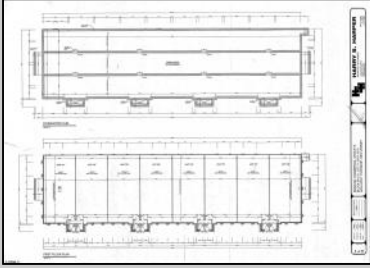

Berger Realty

Since 1928

Berger Realty, Inc.
3160 Asbury Avenue
Ocean City, NJ 08226
1-877-237-4371 / 609-399-0076
info@bergerrealty.com

236 Jimmie Leeds Rd
Galloway Township, NJ 08205

Asking $1,725,000.00

COMMENTS

PRIME LOCATION on a bustling highway, just moments away from the Parkway. Conveniently situated near downtown Galloway, Stockton University, AtlantiCare Regional Hospital and more! This property boasts an impressive 8% CAP rate.

PROPERTY DETAILS

Exterior Stone Vinyl	ParkingGarage 11 or More Spaces Off Street Paved	Basement Crawl Space	Heating Forced Air Gas-Natural
Cooling Central	Water Public	Sewer Public Sewer	

Ask for Thomas Byrne
Berger Realty Inc
3160 Asbury Avenue, Ocean City
Call: 609-399-0076
Email to: tfb@bergerrealty.com