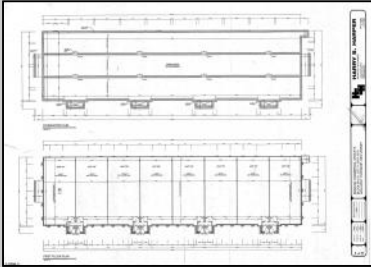

Berger Realty

Since 1928

Berger Realty, Inc.
3160 Asbury Avenue
Ocean City, NJ 08226
1-877-237-4371 / 609-399-0076
info@bergerrealty.com

236 Jimmie Leeds Rd
Galloway Township, NJ 08205

Asking $1,725,000.00

COMMENTS

PRIME LOCATION on a bustling highway, just moments away from the Parkway. Conveniently situated near downtown Galloway, Stockton University, AtlantiCare Regional Hospital and more! This property boasts an impressive 8% CAP rate.

PROPERTY DETAILS

Exterior	ParkingGarage	Basement	Heating
Stone	11 or More Spaces	Crawl Space	Forced Air
Vinyl	Off Street		Gas-Natural
	Paved		
Cooling	Water	Sewer	
Central	Public	Public Sewer	

Ask for Tara Crusser-Moss
Berger Realty Inc
3160 Asbury Avenue, Ocean City
Call: 609-399-0076
Email to: tcm@bergerrealty.com