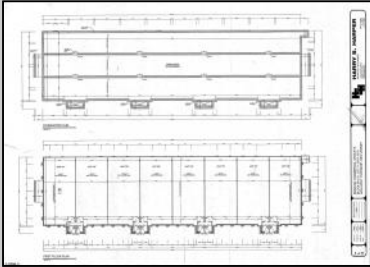

236 Jimmie Leeds Rd
Galloway Township, NJ 08205

Asking $1,725,000.00

COMMENTS

PRIME LOCATION on a bustling highway, just moments away from the Parkway. Conveniently situated near downtown Galloway, Stockton University, AtlantiCare Regional Hospital and more! This property boasts an impressive 8% CAP rate.

PROPERTY DETAILS

Exterior	ParkingGarage	Basement	Heating
Stone	11 or More Spaces	Crawl Space	Forced Air
Vinyl	Off Street		Gas-Natural
	Paved		
Cooling	Water	Sewer	
Central	Public	Public Sewer	

Ask for Theresa Maina
Berger Realty Inc
3160 Asbury Avenue, Ocean City
Call: 609-399-0076
Email to: tam@bergerrealty.com