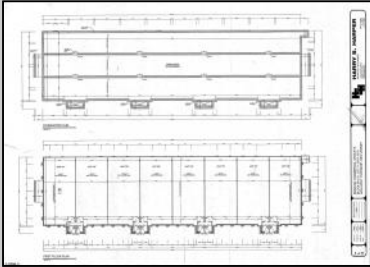

Berger Realty

Since 1928

Berger Realty, Inc.
3160 Asbury Avenue
Ocean City, NJ 08226
1-877-237-4371 / 609-399-0076
info@bergerrealty.com

236 Jimmie Leeds Rd
Galloway Township, NJ 08205

Asking $1,725,000.00

COMMENTS

PRIME LOCATION on a bustling highway, just moments away from the Parkway. Conveniently situated near downtown Galloway, Stockton University, AtlantiCare Regional Hospital and more! This property boasts an impressive 8% CAP rate.

PROPERTY DETAILS

Exterior	ParkingGarage	Basement	Heating
Stone	11 or More Spaces	Crawl Space	Forced Air
Vinyl	Off Street		Gas-Natural
	Paved		
Cooling	Water	Sewer	
Central	Public	Public Sewer	

Ask for Steven Spengler
Berger Realty Inc
3160 Asbury Avenue, Ocean City
Call: 609-399-0076
Email to: srs@bergerrealty.com